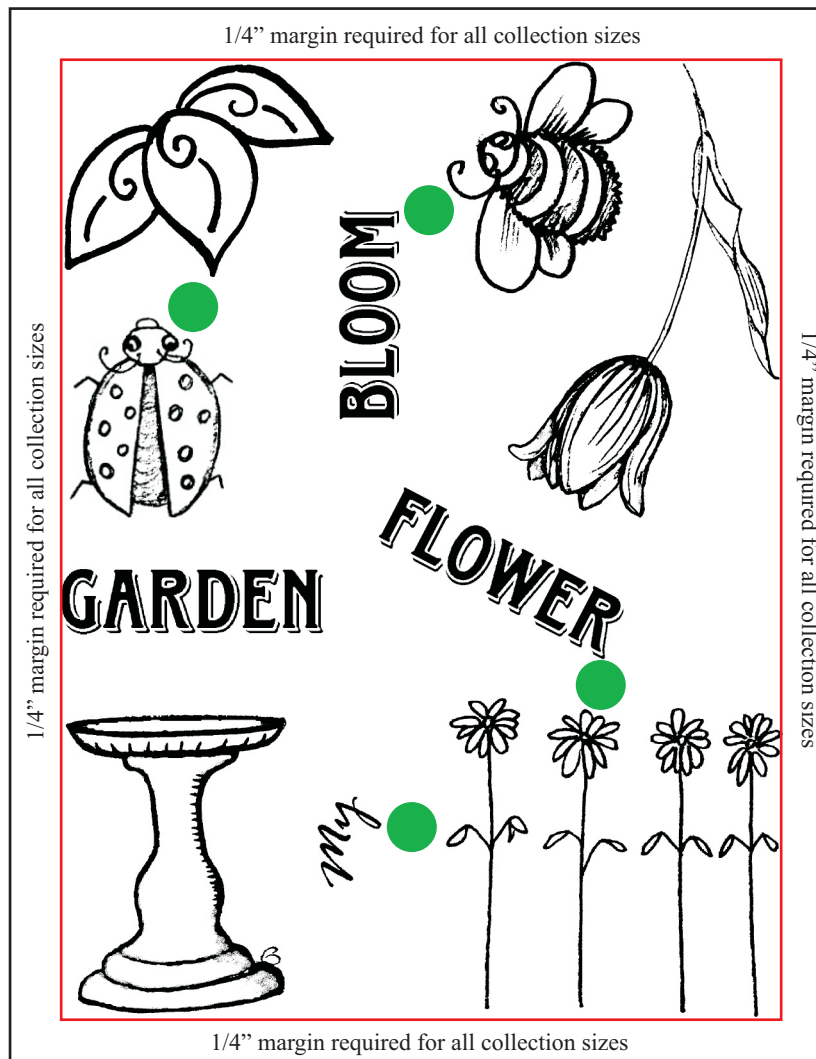

{ Collection Layout Example }

Example shown is 4.25" x 5.5"

-  Green ball represents spacing between designs.
 Recommended spacing: 0.25" to 0.38" (recommended but not required).
-  Red rectangle represents **required 1/4" margin**, i.e. no images in the margins.
 (Do not include this outline in your image file for production).
-  Black outline represents edge of the collection layout and rubber sheet.
 (Do not include this outline in your image file for production).